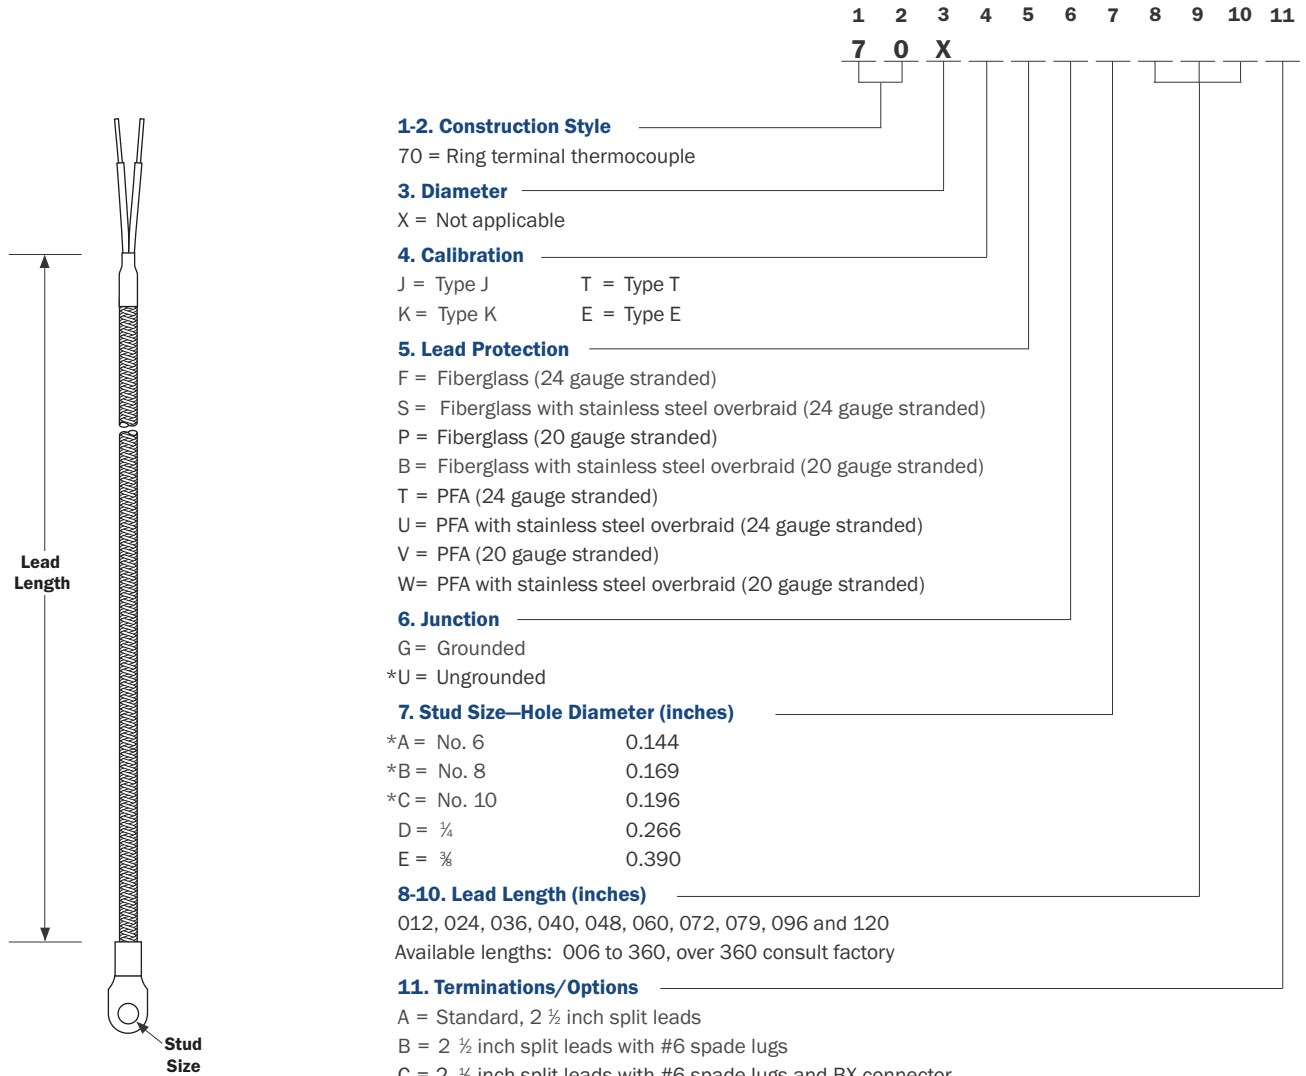

# Ring Terminal Thermocouple

The nickel terminal can be placed beneath existing screws or bolts to permit surface temperature measurement.

\* Only available with 24 gauge wire.

[www.zesta.com](http://www.zesta.com)