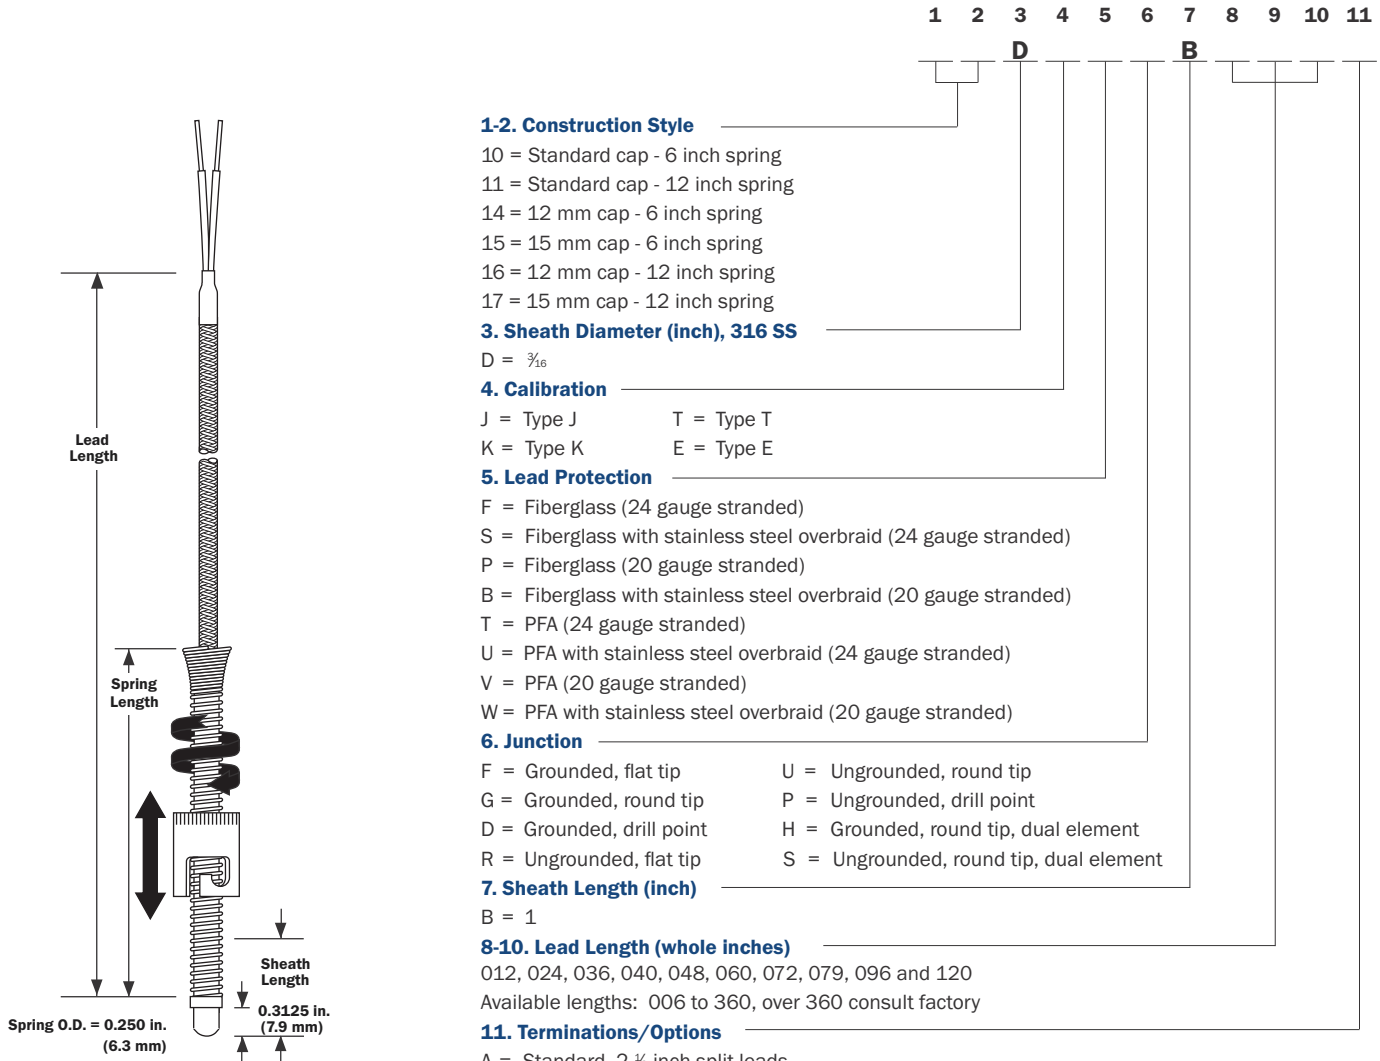

## Adjustable Spring Style Thermocouple

Adjustable spring style thermocouple fits a large range of hole depths. Bends to any angle, eliminating the requirement to stock numerous styles.

[www.zesta.com](http://www.zesta.com)