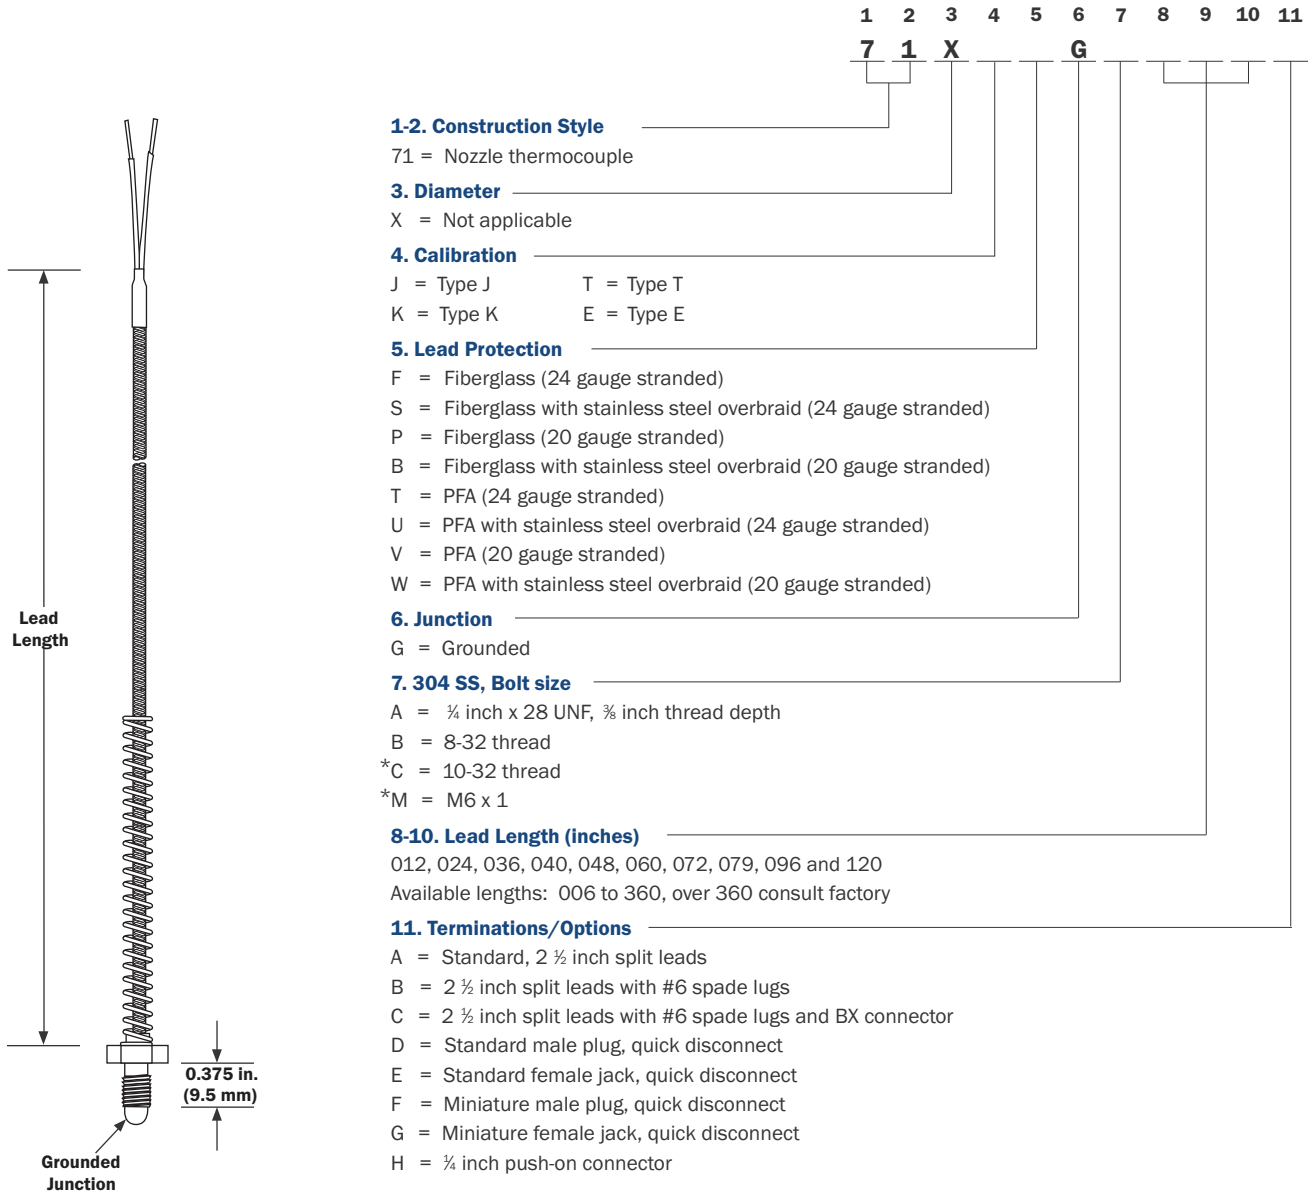

## Nozzle Style Thermocouple

The nozzle thermocouple has a short installation depth and a low profile thus allowing control of thin sections of platens.

\*Only available with 24 gauge wire.

[www.zesta.com](http://www.zesta.com)