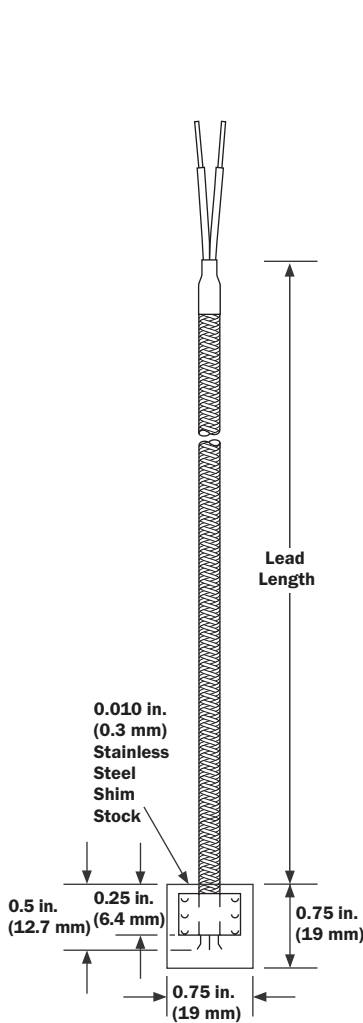

## Stainless Steel Shim Style Thermocouple

1-2	3	4	5	6	7	8	9	10	11	
7	5	X			G	A				
<p><b>1-2. Construction Style</b> 75 = Stainless steel shim stock thermocouple</p> <p><b>3. Diameter</b> X = Not applicable</p> <p><b>4. Calibration</b> J = Type J K = Type K T = Type T E = Type E</p> <p><b>5. Lead Protection</b> F = Fiberglass (24 gauge stranded) S = Fiberglass with stainless steel overbraid (24 gauge stranded) T = PFA (24 gauge stranded) U = PFA with stainless steel overbraid (24 gauge stranded)</p> <p><b>6. Junction</b> G = Grounded</p> <p><b>7. Shim Size (inch)</b> A = 3/8 inch x 3/8 inch x 0.010 inch, 304 stainless steel</p> <p><b>8-10. Lead Length (inches)</b> 012, 024, 036, 040, 048, 060, 072, 079, 096 and 120 Available lengths: 006 to 360, over 360 consult factory</p> <p><b>11. Terminations/Options</b> A = Standard, 2 1/2 inch split leads B = 2 1/2 inch split leads with #6 spade lugs C = 2 1/2 inch split leads with #6 spade lugs and BX connector D = Standard male plug, quick disconnect E = Standard female jack, quick disconnect F = Miniature male plug, quick disconnect G = Miniature female jack, quick disconnect H = 3/4 inch push-on connector</p>										

The shim stock thermocouple has low profile and can be placed between components for measurement of surface temperature.

Available in other shim dimensions.  
Contact factory for details.

[www.zesta.com](http://www.zesta.com)