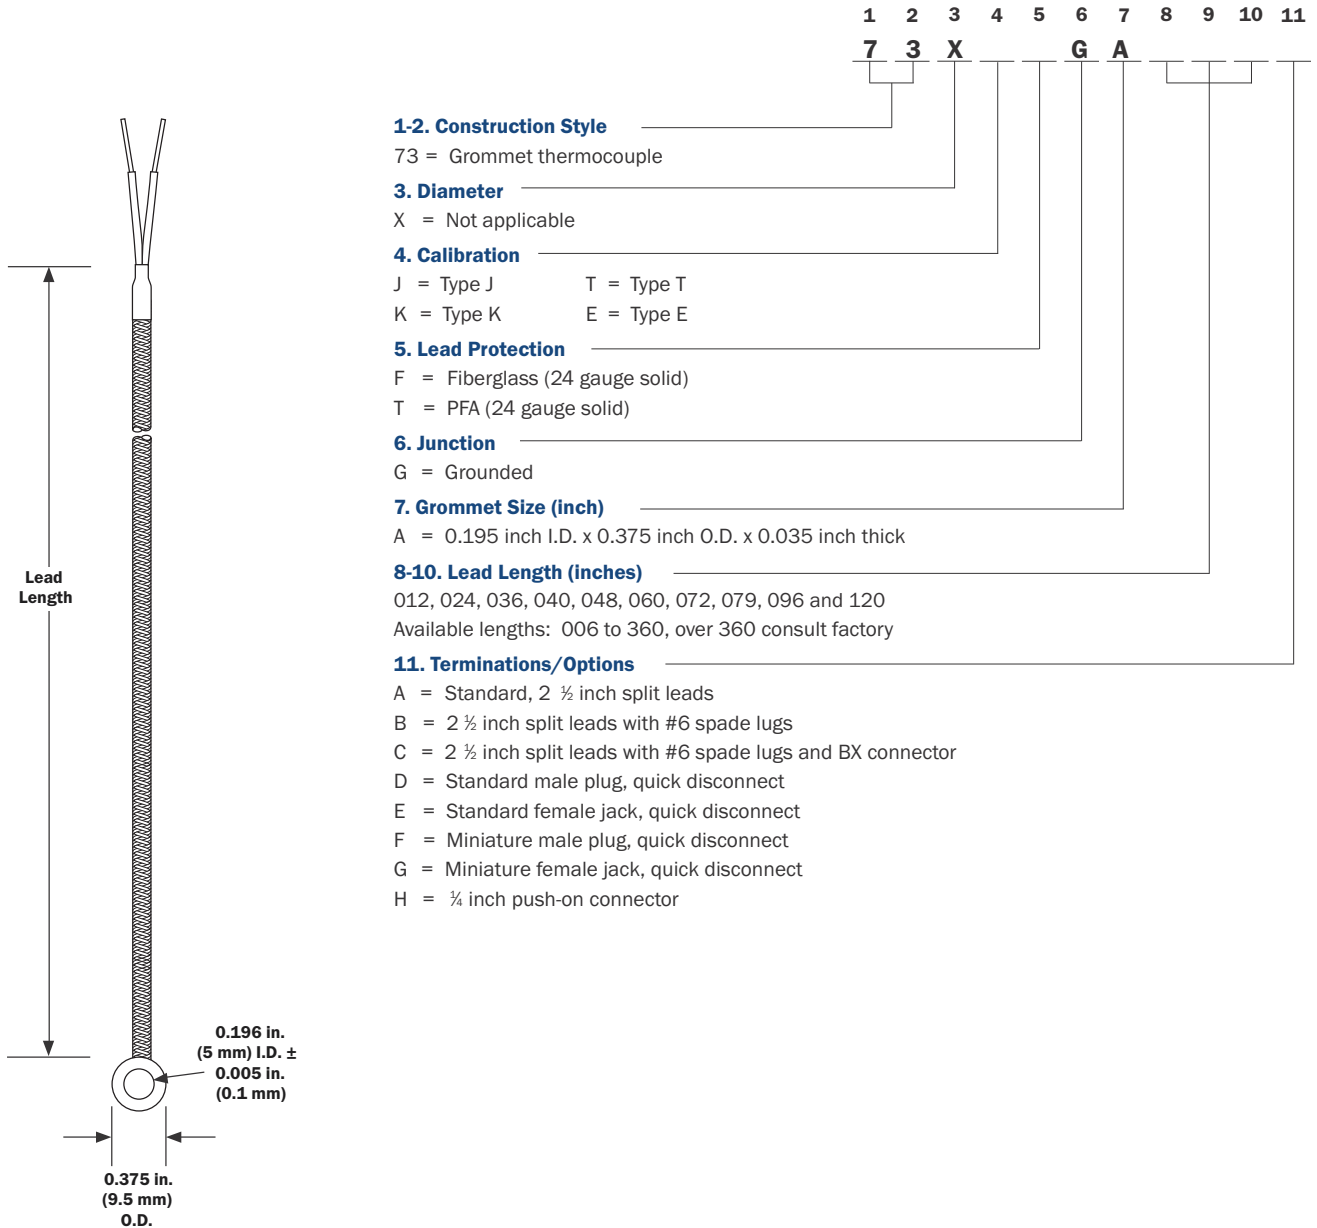

## Grommet Style Thermocouple

Extremely low profile of the stainless steel grommet provides fast response time.

[www.zesta.com](http://www.zesta.com)

**Ontario (Head Office)**  
212 Watline Ave  
Mississauga ON, L4Z 1P4  
T: (905) 568-3100  
F: (905) 568-3131