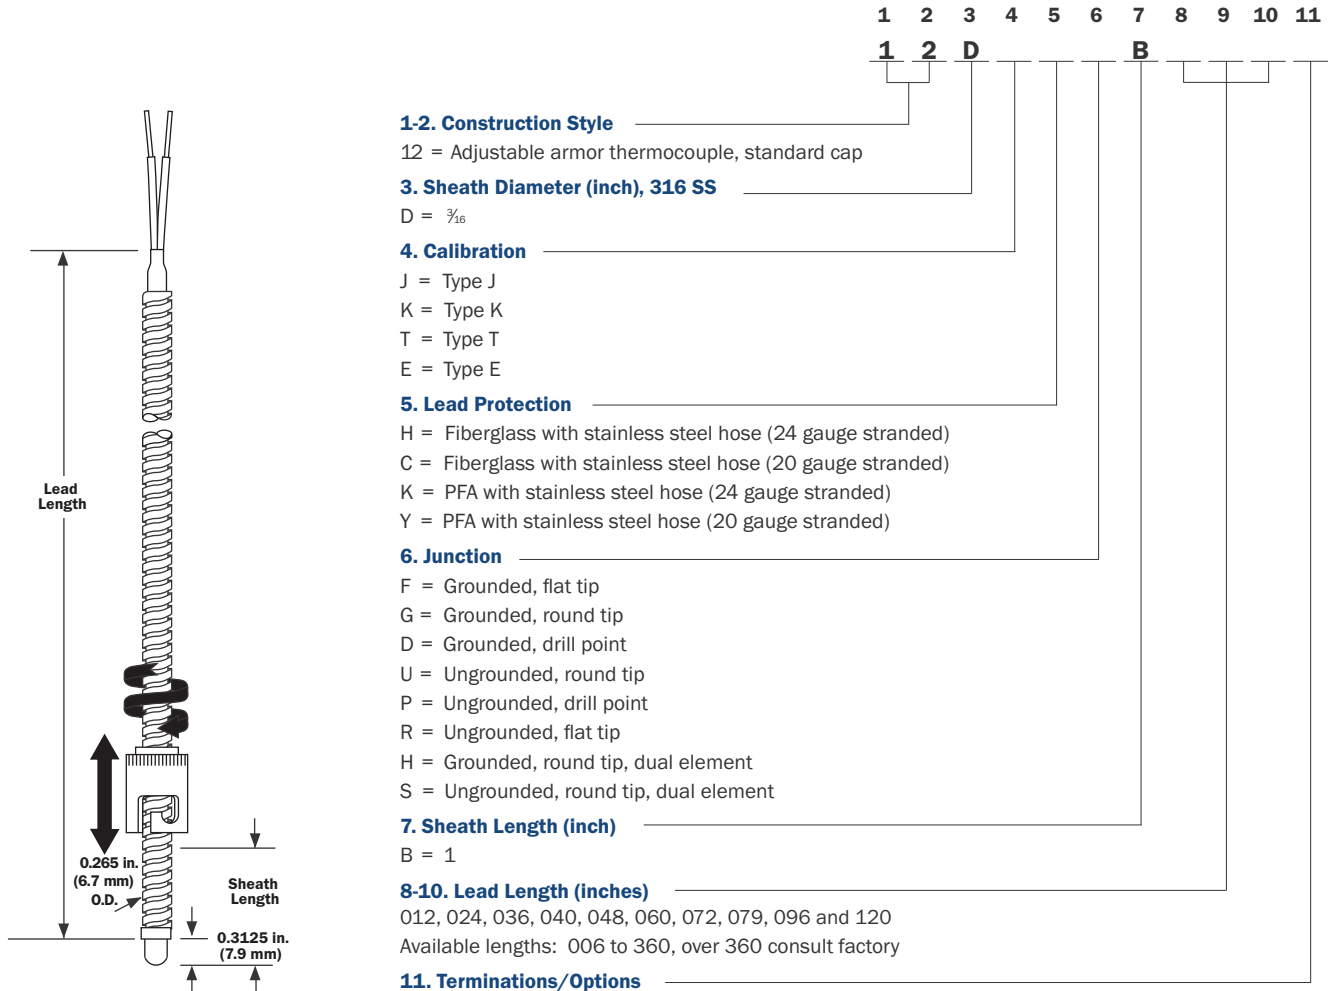

Adjustable Armor Style Thermocouple

Adjustable armor thermocouple fits a large range of hole depths. Bends to any angle, eliminating the requirement to stock numerous styles. Stainless steel hose offers additional lead protection in demanding applications.