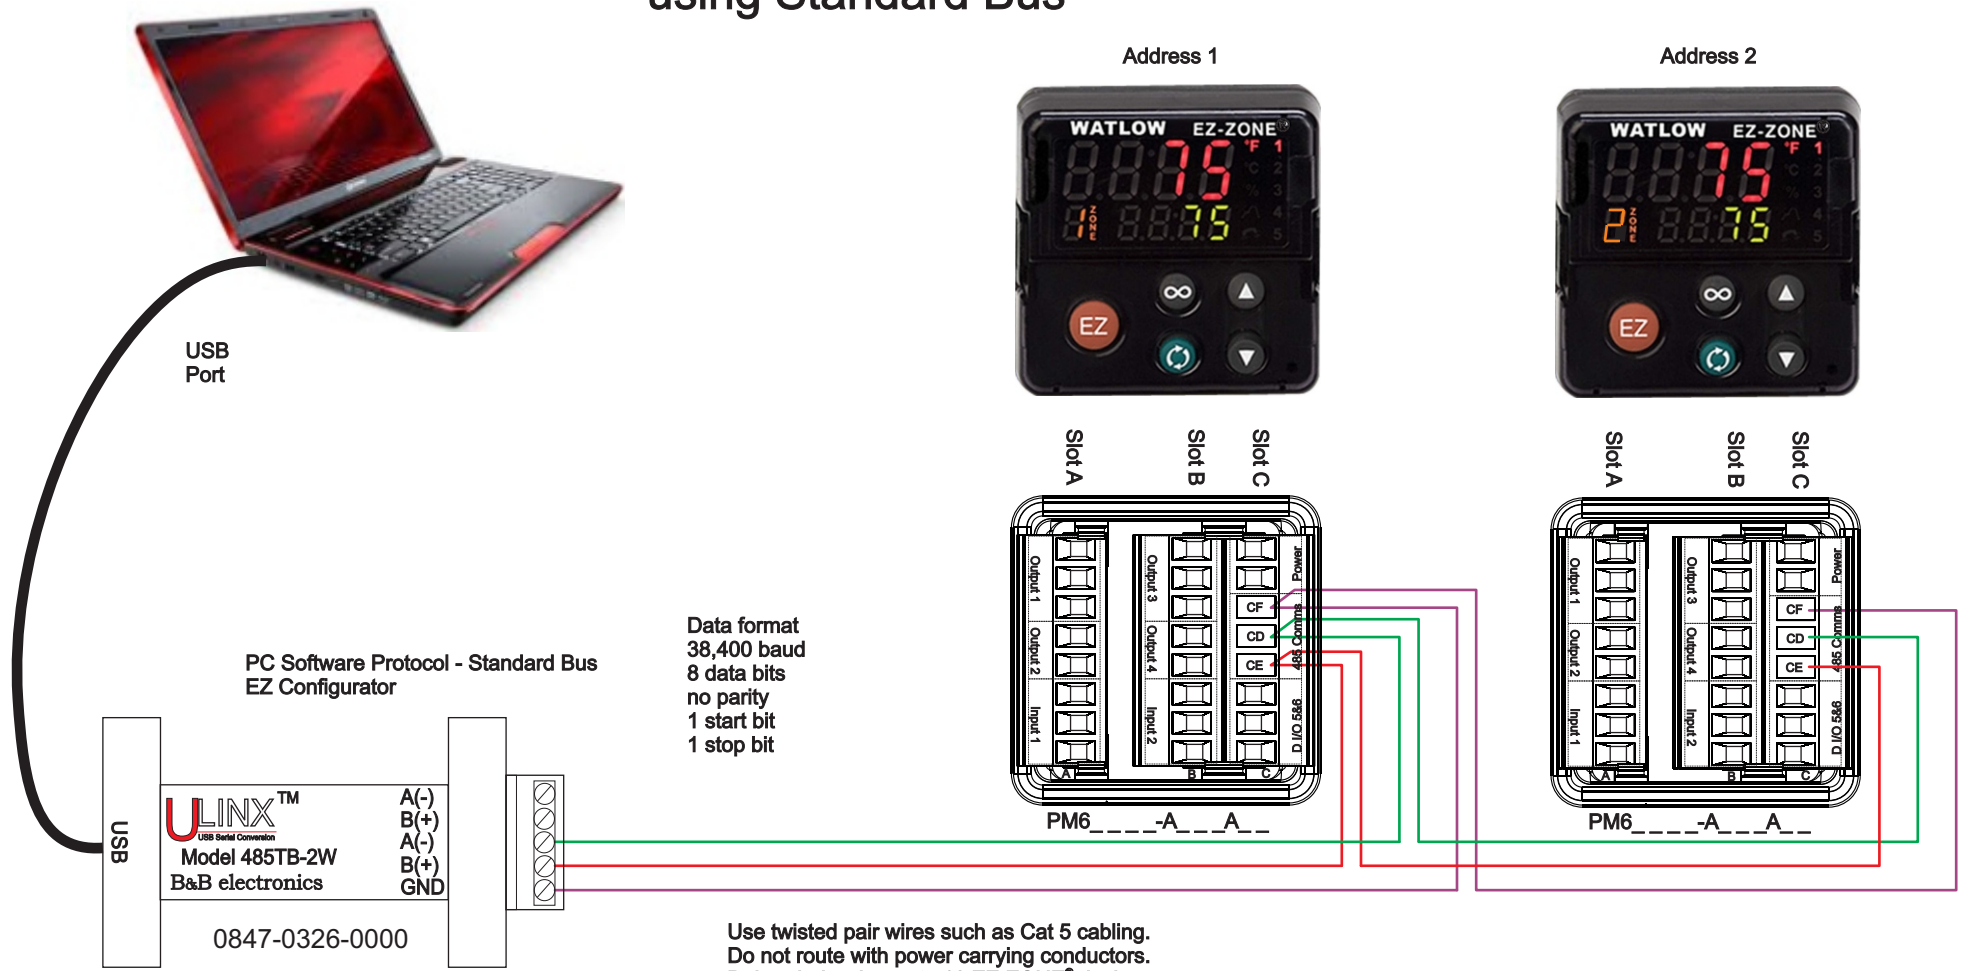

EZ-ZONE[®] PM to B&B Converter Model ULINX[™] 485USBTB-2W USB to RS-485 Adapter using Standard Bus

PC Software Protocol - Standard Bus
EZ Configurator

<http://www.bb-elec.com/>

Watlow
1241 Bundy Blvd
Winona, MN 55987
Telephone (507) 494-5656
2009 Watlow Electric Manufacturing Company