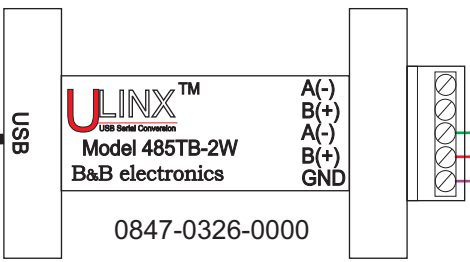

EZ-ZONE[®] PM to B&B Converter Model ULINX[™] 485USBTB-2W USB to RS-485 Adapter using Standard Bus

PC Software Protocol - Standard Bus
EZ Configurator

<http://www.bb-elec.com/>

Watlow
1241 Bundy Blvd
Winona, MN 55987
Telephone (507) 494-5656
2009 Watlow Electric Manufacturing Company